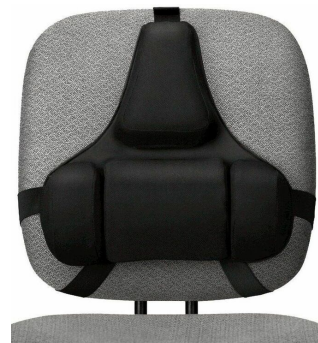

FELLOWS PROFESSIONAL SERIES BACK SUPPORT WITH MICROBAN® PROTECTION

- Strap Mount - Fabric, Memory Foam
- Two-tiered support system with memory foam cushions includes:
- A mid-spinal support that promotes neutral posture
- Lower lumbar support with 3 memory foam sections conforms to natural body curvature
- Microban antimicrobial protection keeps product clean
- Tri-Tachment system eliminates the need for readjustment
- Memory foam responds to back weight and warmth for custom support
- Fully adjustable back support fits most office chairs

8037601 BACK SUPPORT EA 55.29