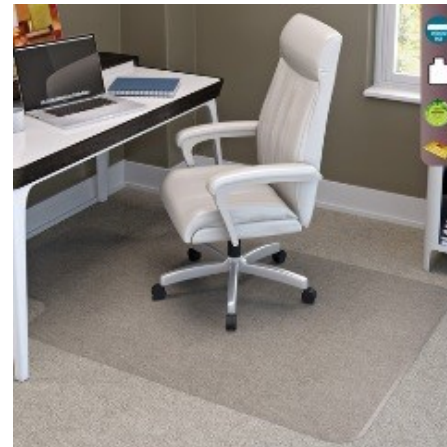

LORELL SIT TO STAND ELECTRIC DESK RISER

- Electric Desk Riser with keyboard tray, adjusts up and down with the push of a button
- The top surface (31-1/2" W x 24-2/5") includes USB interface for convenient connection
- Medical-grade electric motor with quick-release and low noise operation
- Height range: 5-1/4" to 17-1/8" off your work surface
- Anti-collision function will stop the up/down motion if riser meets objects
- Holds monitors up to 33 lb
- Keyboard tray is large enough for a keyboard and mouse
- Limited 5-Year Warranty

99552 Elec Desk Riser with Keyboard Tray EA 429.00

DEFLECTO QUALITY CHAIRMATS for most FLOOR SURFACES

- Mats provide maximum transparency and durability
- All mats feature a textured top surface for slip & scuff resistance
- Studded: The unique blunt end studs grip carpet but won't harm carpet backing
- Smooth beveled edge provides easy carpet to mat transition
- Backed by their lifetime guarantee
- Medium pile
- Medium weight vinyl for use on carpets up to 1/2" thick
- Limited lifetime warranty